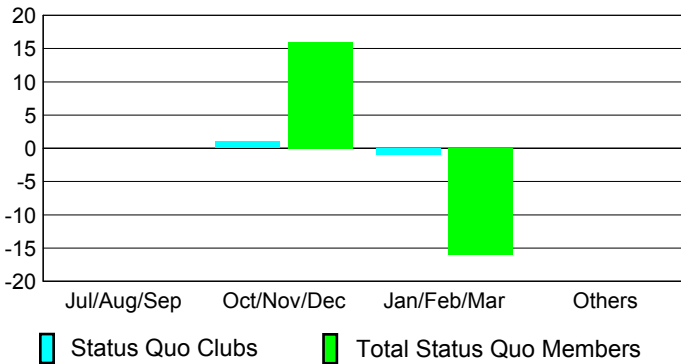

GMT: **M NAGARAJAN**

Location: **INDIA**

GMT CA: **6**

**CLUBS**

Month	New Club Goal	Actual New Clubs	Actual Dropped Clubs	Gain/Loss of Clubs
<b>2012-2013</b>				
Jul/Aug/Sep		0	2	-2
Oct/Nov/Dec		0	2	-2
Jan/Feb/Mar		0	0	0
Apr/May/Jun		3	0	3
<b>Totals</b>		<b>3</b>	<b>4</b>	<b>-1</b>

**Club Results 2012-2013**

Goal, New, Dropped, Gain/Loss

**YTD Status Quo Clubs 2012-2013**

Status Quo Clubs Compared to Status Quo Members

**Club Gain/Loss 2012-2013**

**MEMBERSHIP**

Month	Net Memb Goal	Actual New Memb	Actual Dropped Memb	Gain/Loss of Memb
<b>2012-2013</b>				
Jul/Aug/Sep		94	101	-7
Oct/Nov/Dec		41	80	-39
Jan/Feb/Mar		21	59	-38
Apr/May/Jun		110	212	-102
<b>Totals</b>		<b>266</b>	<b>452</b>	<b>-186</b>