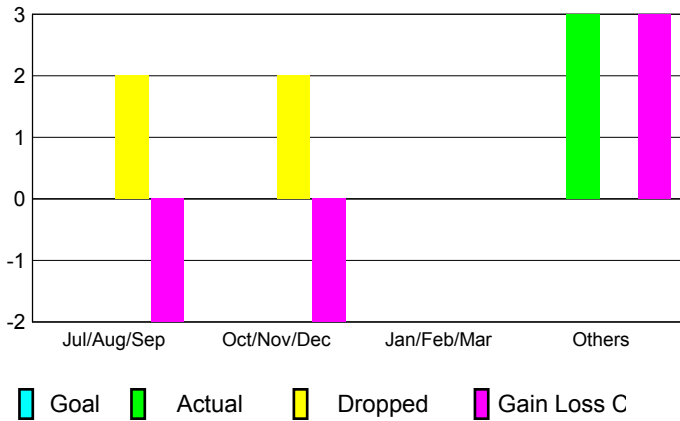

GMT: **M NAGARAJAN**

Location: **INDIA**

GMT CA: **6**

**CLUBS**

Month	New Club Goal	Actual New Clubs	Actual Dropped Clubs	Gain/Loss of Clubs
<b>2012-2013</b>				
Jul/Aug/Sep		0	2	-2
Oct/Nov/Dec		0	2	-2
Jan/Feb/Mar		0	0	0
Apr/May/Jun		3	0	3
<b>Totals</b>		<b>3</b>	<b>4</b>	<b>-1</b>

**Club Results 2012-2013**

Goal, New, Dropped, Gain/Loss

**YTD Status Quo Clubs 2012-2013**

Status Quo Clubs Compared to Status Quo Members

**Club Gain/Loss 2012-2013**

**MEMBERSHIP**

Month	Net Memb Goal	Actual New Memb	Actual Dropped Memb	Gain/Loss of Memb
<b>2012-2013</b>				
Jul/Aug/Sep		94	101	-7
Oct/Nov/Dec		41	80	-39
Jan/Feb/Mar		21	59	-38
Apr/May/Jun		110	212	-102
<b>Totals</b>		<b>266</b>	<b>452</b>	<b>-186</b>