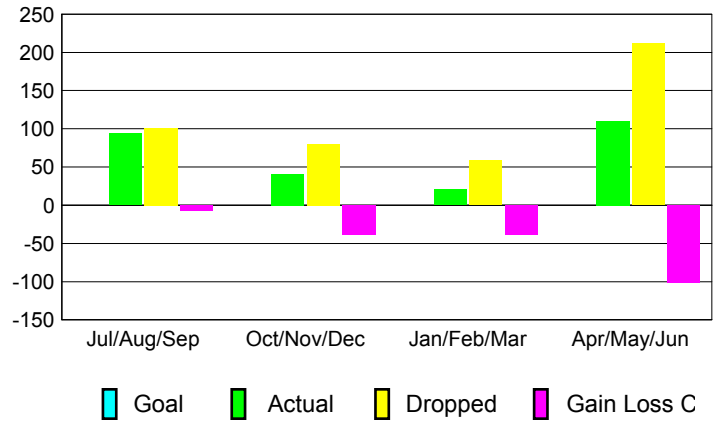

GMT: **M NAGARAJAN**

Location: **INDIA**

GMT CA: **6**

**CLUBS**

Month	New Club Goal	Actual New Clubs	Actual Dropped Clubs	Gain/Loss of Clubs
<b>2012-2013</b>				
Jul/Aug/Sep		0	2	-2
Oct/Nov/Dec		0	2	-2
Jan/Feb/Mar		0	0	0
Apr/May/Jun		3	0	3
<b>Totals</b>		<b>3</b>	<b>4</b>	<b>-1</b>

**Club Results 2012-2013**

Goal, New, Dropped, Gain/Loss

**YTD Status Quo Clubs 2012-2013**

Status Quo Clubs Compared to Status Quo Members

**Club Gain/Loss 2012-2013**

**MEMBERSHIP**

Month	Net Memb Goal	Actual New Memb	Actual Dropped Memb	Gain/Loss of Memb
<b>2012-2013</b>				
Jul/Aug/Sep		94	101	-7
Oct/Nov/Dec		41	80	-39
Jan/Feb/Mar		21	59	-38
Apr/May/Jun		110	212	-102
<b>Totals</b>		<b>266</b>	<b>452</b>	<b>-186</b>

**Membership Results 2012-2013**

Goal, New, Dropped, Gain/Loss

**Gender Comparison 2012-2013**

**Membership Gain/Loss 2012-2013**