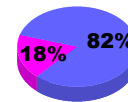

**Club Results 2012-2013**

Goal, New, Dropped, Gain/Loss

**YTD Status Quo Clubs 2012-2013**

Status Quo Clubs Compared to Status Quo Members

**Club Gain/Loss 2012-2013**

**MEMBERSHIP**

Month	Net Memb Goal	Actual New Memb	Actual Dropped Memb	Gain/Loss of Memb
<b>2012-2013</b>				
Jul/Aug/Sep		94	101	-7
Oct/Nov/Dec		41	80	-39
Jan/Feb/Mar		21	59	-38
Apr/May/Jun		110	212	-102
<b>Totals</b>		<b>266</b>	<b>452</b>	<b>-186</b>

**Membership Results 2012-2013**

Goal, New, Dropped, Gain/Loss

**Gender Comparison 2012-2013**

**Membership Gain/Loss 2012-2013**